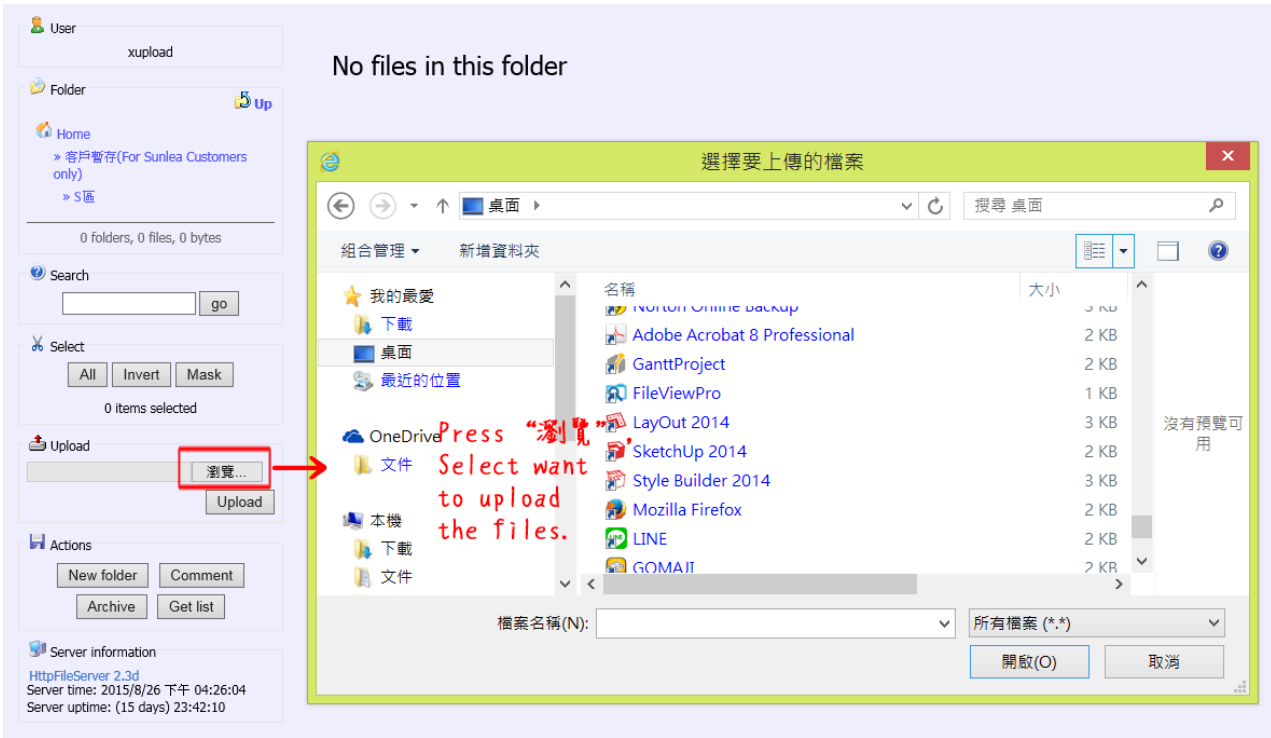

• Step 6. Press **瀏覽**, Select want to upload the files.