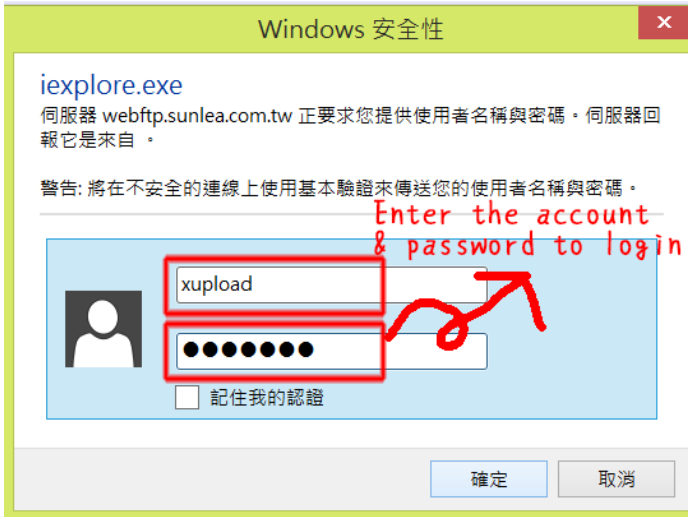

- Step 3. Enter the account & password to login

- User name: - Password:

- Step 4. Press

http://webftp.sunlea.com.tw/%E5%AE%A2%E6%88%B6%E6 HFS /客戶暫存(For Sunlea ...

檔案(F) 編輯(E) 檢視(V) 我的最愛(A) 工具(T) 說明(H)

三力印刷企業股份有限公司

User: xupload

Folder: 9 folders, 2 files, 17.84 Mbytes

Name .extension	Size	Timestamp	Hits
☐ A區	folder	2015/8/26 上午 11:12:14	8
☐ B區	folder	2015/8/20 下午 03:03:41	1
☐ C區	folder	2015/7/14 上午 11:08:28	11
☐ D區	folder	2015/8/24 下午 02:28:50	0
☐ E區	folder	2015/7/21 下午 01:25:30	0
☐ F區	folder	2015/8/26 下午 03:53:22	2
☐ S 區	folder	2015/8/6 下午 05:08:39	0
☐ H區	folder	2015/8/26 上午 08:16:18	0
☐ 寶貝國際	folder	2015/8/4 上午 11:16:06	0

Press "S zone"

Actions: Upload, New folder, Comment, Archive, Get list

Server information: HttpFileServer 2.3d, Server time: 2015/8/26 下午 04:18:47, Server uptime: (15 days) 23:34:54